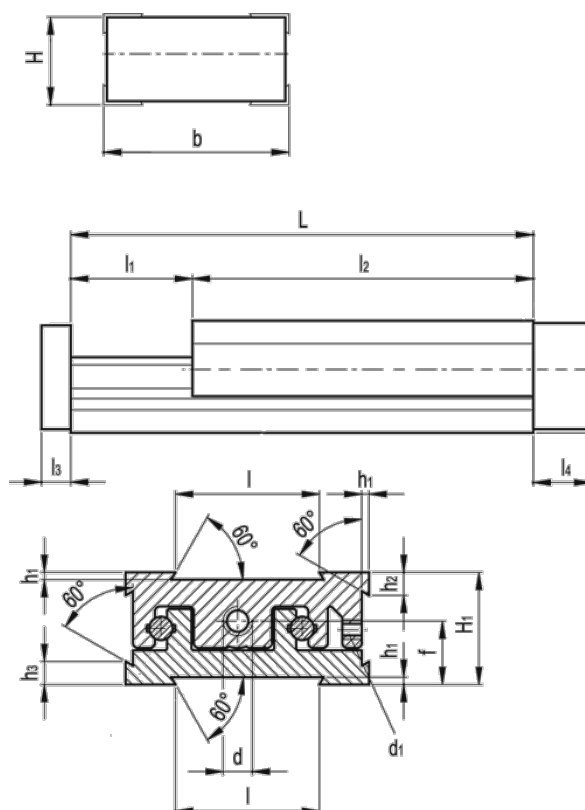

Data Sheet

Article number: 20782003

Description: Adjustable slide unit
GN 900-30-60-15-S-1

Measures

b = 30	h3 = 4.0
d = M4x0,5	l = 16
d1 = M3	L - l1 = 60-15
f = 9.3	l2 = 45
H = 16.0	l3 = 4
h1 = 1.0	l4 = 6
H1 = 17	
h2 = 3.0	